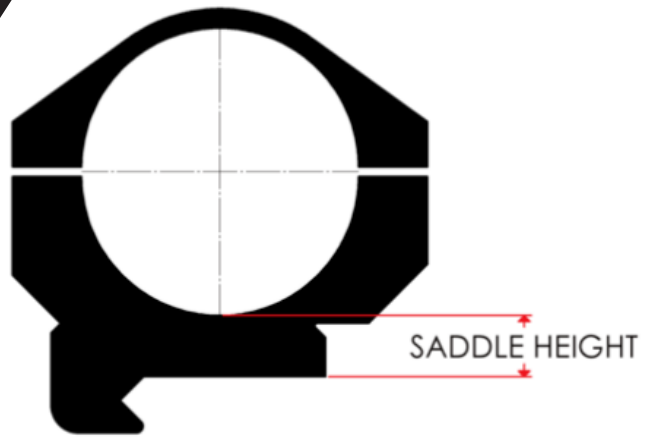

tasco®

TASCO RING SADDLE HEIGHT

SKU#	SADDLE HEIGHT (IN)	SADDLE HEIGHT (MM)
TS00701	0.970	2.48
TS00702	0.258	6.36
TS00703	0.458	11.65
TS00704	0.136	3.46
TS00705	0.451	11.46
TS00706	0.725	18.42
TS00708	0.365	9.29
TS00709	0.603	15.32
TS00721	0.493	12.52
TS00722	0.659	16.75
TS00723	0.911	23.16
TS00724	0.472	12.01
TS00725	0.641	16.3
TS00726	0.889	22.57

TASCO 1" TO 3MM RING SADDLE HEIGHT WITH INSERT

SKU#	SADDLE HEIGHT (INCH)	SADDLE HEIGHT (MM)
TS00601	0.350	8.89
TS00602	0.692	17.58
TS00603	1.078	27.39

TASCO 1" TO 3MM RING SADDLE HEIGHT W/O INSERT

SKU#	SADDLE HEIGHT (INCH)	SADDLE HEIGHT (MM)
TS00601	0.259	6.59
TS00602	0.606	15.39
TS00603	0.994	25.26